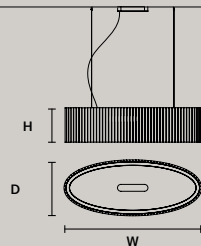

VEGAS S OV160	
w	160 cm / 63.00"
d	65 cm / 25.60"
H	40 cm / 15.70"
STANDARD INTEGRATED LED LIGHTING	
119 W CRI>95 3000 K - 12693 NOMINAL LM	
ON REQUEST	
119 W CRI>95 2700 K - 12098 NOMINAL LM	
DIMMABLE	
0-10V