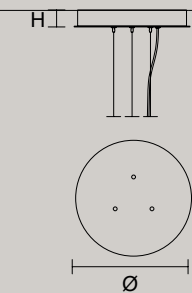

ø	80 cm / 31.50"
H MAX	150 cm / 59.10"
STANDARD INTEGRATED LED LIGHTING	
37,8 W CRI>90 3000K - 4816 Nominal lm	
ON REQUEST	
37,8 W CRI>90 2700 K – 4575 NOMINAL LM	
DIMMABLE	
1-10V + DALI + PUSH	

SINGLE CANOPIES

SINGLE CANOPY

SIZE	FINISHINGS	PRODUCT NAME
Ø 10 cm / 3.90"	F04	VEGAS S RD12
H 5 cm / 2.00"		

SINGLE CANOPY

SIZE	FINISHINGS	PRODUCT NAME
Ø 19,2 cm / 7.60"	F04	VEGAS S RD40
H 4 cm / 1.60"		VEGAS S RD40 DB
		VEGAS S RD60
		VEGAS S RD60 DB

SINGLE CANOPY

SIZE	FINISHINGS	PRODUCT NAME
Ø 21 cm / 8.30"	F04	VEGAS S VRT70
H 4,5 cm / 1.80"		VEGAS S VRT90
		VEGAS S VRT140

SINGLE CANOPY

SIZE	FINISHINGS	PRODUCT NAME
Ø 30 cm / 11.80"	F04	VEGAS S VRT180
H 4,5 cm / 1.80"		

LINEAR CANOPY LN 75

SIZE	FINISHINGS	PRODUCT NAME
W 75 cm / 29.50"	V98	VEGAS C3 LN 75
D 20 cm / 7.90"		
H 4 cm / 1.60"		

LINEAR CANOPY LN 125

SIZE	FINISHINGS	PRODUCT NAME
W 125 cm / 49.20"	V98	VEGAS C5 LN 125
D 20 cm / 7.90"		
H 4 cm / 1.60"		