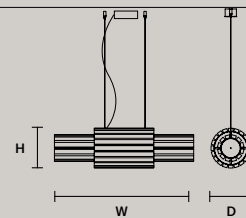

VEGAS BIL 90	
w	94 cm / 37.00"
d	27 cm / 10.60"
H	27 cm / 10.60"
STANDARD INTEGRATED LED LIGHTING	
41 W CRI>95 3000 K - 4373 NOMINAL LM	
ON REQUEST	
41 W CRI>95 2700 K - 4168 NOMINAL LM	
DIMMABLE	
0-10V