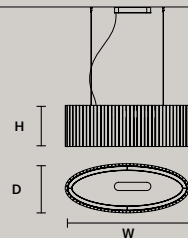

VEGAS S OV120	
w	120 cm / 47.20"
d	48 cm / 18.90"
H	40 cm / 15.70"
STANDARD INTEGRATED LED LIGHTING	
87,6 W CRI>95 3000 K - 9344 NOMINAL LM	
ON REQUEST	
87,6 W CRI>95 2700 K - 8906 NOMINAL LM	
DIMMABLE	
0-10V