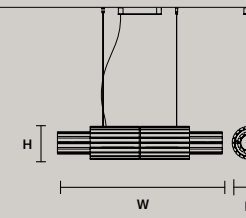

VEGAS BIL 140	
w	135 cm / 53.10"
d	27 cm / 10.60"
H	27 cm / 10.60"
STANDARD INTEGRATED LED LIGHTING	
56 W CRI>95 3000 K - 5973 NOMINAL LM	
ON REQUEST	
56 W CRI>95 2700 K - 5693 NOMINAL LM	
DIMMABLE	
0-10V