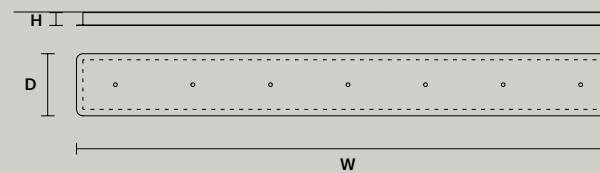

LINEAR CANOPY LN 175

SIZE	FINISHINGS	PRODUCT NAME
W 175 cm / 68.90"	V98	VEGAS C7 LN 175
D 20 cm / 7.90"		
H 4 cm / 1.60"		

ROUND CANOPY RD 40

SIZE	FINISHINGS	PRODUCT NAME
Ø 40 cm / 15.70"	V98	VEGAS C3 RD 40
H 4 cm / 1.60"