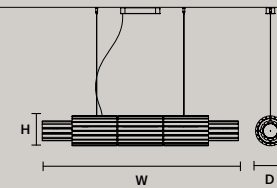

VEGAS BIL 180	
w	175 cm / 68.90"
d	27 cm / 10.60"
H	27 cm / 10.60"
STANDARD INTEGRATED LED LIGHTING	
72 W CRI>95 3000 K - 7680 NOMINAL LM	
ON REQUEST	
72 W CRI>95 2700 K - 7320 NOMINAL LM	
DIMMABLE	
0-10V