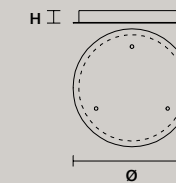

LINEAR CANOPY LN 75

SIZE	FINISHINGS	PRODUCT NAME
W 75 cm / 29.50"	V98	VEGAS C3 LN 75
D 20 cm / 7.90"		
H 4 cm / 1.60"		

LINEAR CANOPY LN 125

SIZE	FINISHINGS	PRODUCT NAME
W 125 cm / 49.20"	V98	VEGAS C5 LN 125
D 20 cm / 7.90"		
H 4 cm / 1.60"		

LINEAR CANOPY LN 175

SIZE	FINISHINGS	PRODUCT NAME
W 175 cm / 68.90"	V98	VEGAS C7 LN 175
D 20 cm / 7.90"		
H 4 cm / 1.60"		

ROUND CANOPY RD 40

SIZE	FINISHINGS	PRODUCT NAME
Ø 40 cm / 15.70"	V98	VEGAS C3 RD 40
H 4 cm / 1.60"		