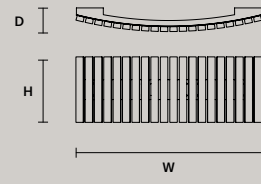

VEGAS A G

W	79 cm / 31.10"
D	10 cm / 3.90"
H	28 cm / 11.00"
STANDARD INTEGRATED LED LIGHTING	
14 W CRI>95 3000 K – 1492 NOMINAL LM	
ON REQUEST	
14 W CRI>95 2700 K – 1424 NOMINAL LM	
DIMMABLE	
NO