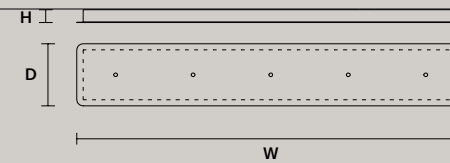

LINEAR CANOPY LN 75

SIZE	FINISHINGS	PRODUCT NAME
W 75 cm / 29.50"	V98	VEGAS C3 LN 75
D 20 cm / 7.90"		
H 4 cm / 1.60"		

LINEAR CANOPY LN 125

SIZE	FINISHINGS	PRODUCT NAME
W 125 cm / 49.20"	V98	VEGAS C5 LN 125
D 20 cm / 7.90"		
H 4 cm / 1.60"		