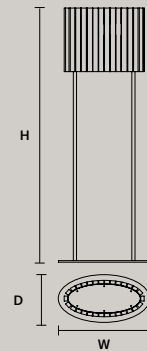

VEGAS STL

W	57 cm / 22.40"
D	30 cm / 11.80"
H	160 cm / 63.00"
STANDARD INTEGRATED LED LIGHTING	
45,6 W CRI>95 3000 K – 4864 NOMINAL LM	
ON REQUEST	
45,6 W CRI>95 2700 K – 4636 NOMINAL LM	
DIMMABLE	
OWN BUTTON