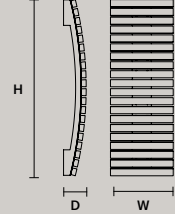

VEGAS A G VRT

W	28 cm / 11.00"
D	10 cm / 3.90"
H	79 cm / 31.10"
STANDARD INTEGRATED LED LIGHTING	
14 W CRI>95 3000 K – 1492 NOMINAL LM	
ON REQUEST	
14 W CRI>95 2700 K – 1424 NOMINAL LM	
DIMMABLE	
NO